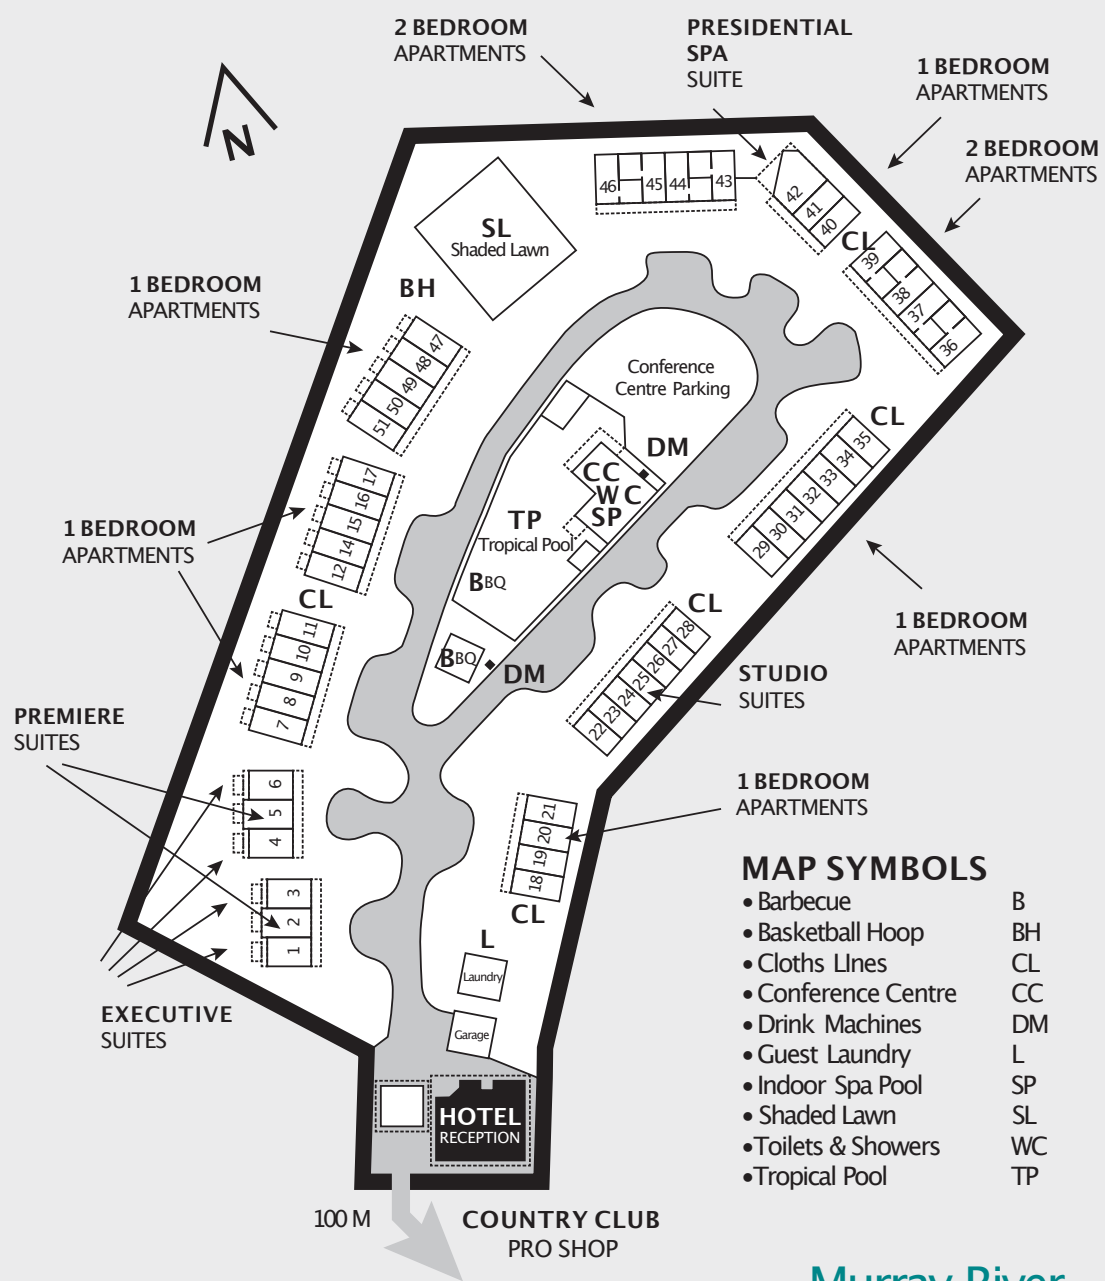

MURRAY DOWNS RESORT

Location Map

Resort Accommodation Precinct

Murray River – Swan Hill

On-course Accommodation -Free Call: 1800807 574

P: (03) 5033 1966 F: (03) 5033 1268 Murray Downs Drive, Swan Hill, Victoria AUSTRALIA 3585