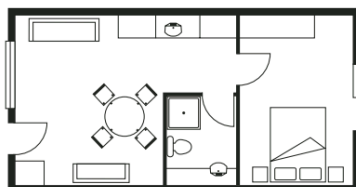

## Resort Room Layouts and Prices

### EXECUTIVE SPA

Overnight \$209 (Double)

- 1 Queen Size Bed
- 1 Corner Spa

### STUDIO

Overnight \$165 (Double)  
\$30 per sofa

- 1 Queen Size Bed
- 1 Single Size Sofa

### DELUXE

Overnight \$180 (Double)  
\$30 Per Sofa/Bed

- 1 Queen Bed
- 1 Double Size Sofa
- 1 Single Bed