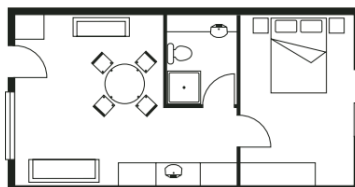

## Resort Room Layouts and Prices

### STUDIO

Overnight \$165 (Double)  
\$30 per sofa

- 1 Queen Size Bed
- 1 Single Size Sofa

### DELUXE

Overnight \$180 (Double)  
\$30 Per Sofa/Bed

- 1 Queen Bed
- 1 Double Size Sofa
- 1 Single Bed