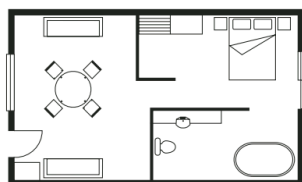

## Resort Room Layouts and Prices

### STUDIO

Overnight \$165 (Double)  
\$30 per sofa

- 1 Queen Size Bed
- 1 Single Size Sofa

### DELUXE

Overnight \$180 (Double)  
\$30 Per Sofa/Bed

- 1 Queen Bed
- 1 Double Size Sofa
- 1 Single Bed

### TWO BEDROOM APARTMENT

Prices starting from \$279

- 2 Queen Size Beds
- 1 Single Size Bed
- 1 Double Size Sofa
- 1 Single Size Sofa