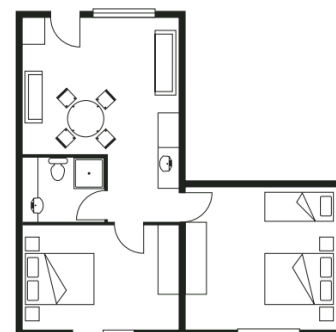

TWO BEDROOM APARTMENT

Prices starting from $279

- 2 Queen Size Beds
- 1 Single Size Bed
- 1 Double Size Sofa
- 1 Single Size Sofa

PRESIDENTIAL Family Suite

Overnight $289 (Double)
$30 per Sofa/Bed

- 1 Queen Size Beds
- 2 Single Size Bed
- 1 Double Size Sofa
- Corner Spa

Please Note:
Weekend, Fri, Sat & Sun Night, Peak Periods
Surcharge extra $20 per room per night
*Rooms are Non-Serviced

Murray River - Swan Hill

On-course Accommodation - Free Call: 1800 807 574

P: (03) 5033 1966 Murray Downs Drive, Murray Downs, NSW AUSTRALIA 2734

www.murraydownsresort.com.au